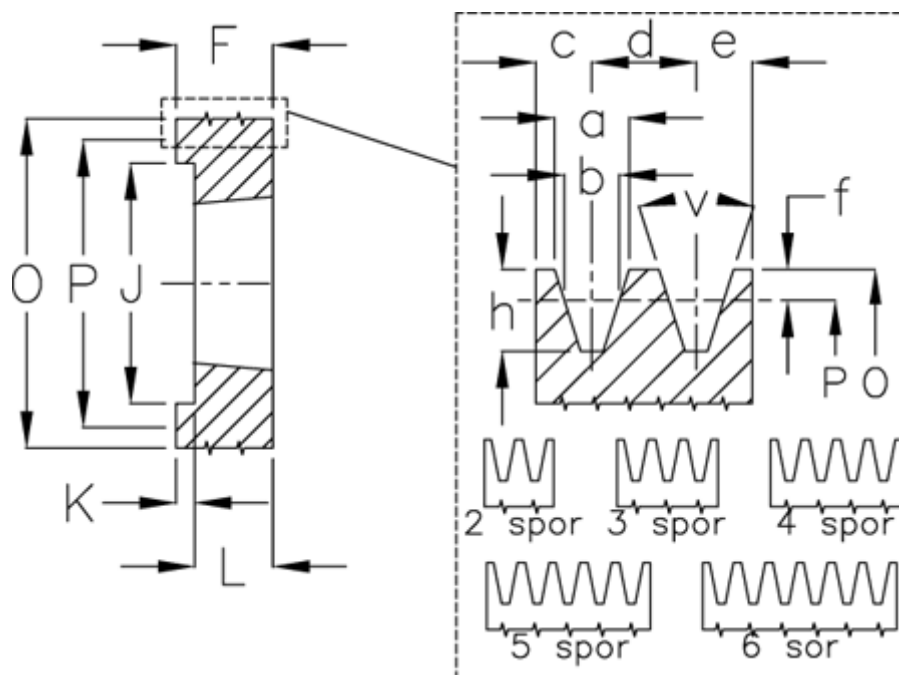

Article number: 604110008503

Description: V-belt pulley SPA 85/3 TL1210

## Measures

a	= 12,7	For bush	= 1210	P	= 85
b	= 11	h	= 13,8	Type	= SPA
Bush $\zeta$ max	= 32	J	= 55.0	v	= 34 grader
c	= 10	K	= 25		
d	= 15	L	= 25		
e	= 10	m	= -		
f	= 2,8	Number of ribs	= 3		
F	= 20	O	= 90,5		